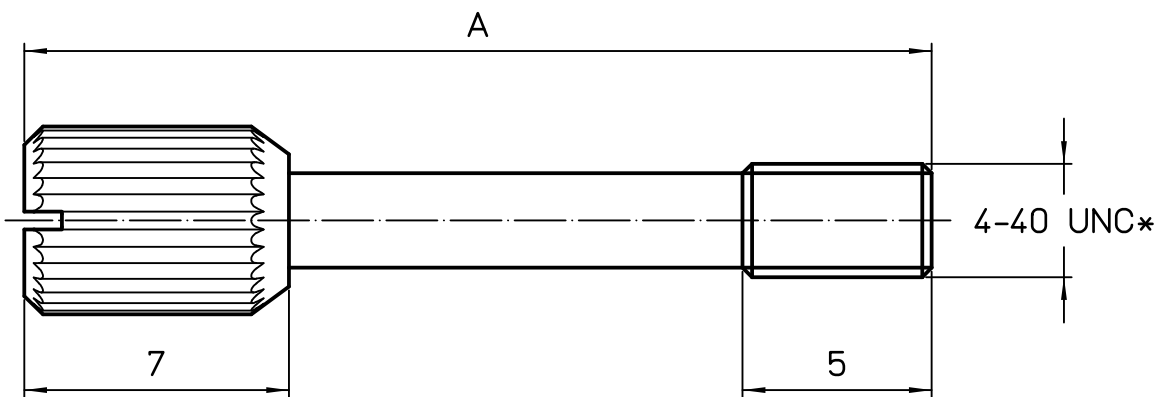

1

2

3

P/N	A
CR 24 V	24
CR 39 V	39
CR 50 V	50

* M3 knurled screws available on request (only for CR 24 V)

REV.	DATE	SIGNATURE		
Dimensions in mm		Simplified representation with dimensions without tolerance		
Original Size A4		CR xx V		Scale 5:1
Date 01/03/22		4-40 UNC knurled screw, for D-Sub metal housings		
Sign. S. Diasparra				